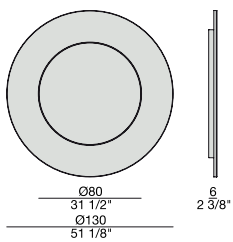

# FOUR SEASON GLASS

Design Opera Design

SPECCHIO | MIRROR

2007

Specchio tondo da parete.

Round wall mirror.

Runder Wand Spiegel.

Mirror rond au mur.

Espejo redondo de pared.