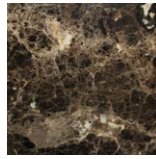

Frassino
tinto wengè
Ash wengè stained

Frassino
tinto grigio
Ash grey stained

Laccato opaco poro chiuso | Matt Lacquered closed pore

Bianco
White
(RAL 9016)

Avorio
Ivory
(RAL 1013)

Argilla
Argilla
(RAL 7006)

Cioccolato
Chocolate
(RAL 8019)

Nero
Black
(RAL 9005)

Iron
Iron
(RAL 7011)

Granata
Granata
(NCS S4050Y90R)

Laccato opaco poro aperto | Matt Lacquered open pore

Bianco
White
(RAL 9016)

Avorio
Ivory
(RAL 1013)

Argilla
Argilla
(RAL 7006)

Cioccolato
Chocolate
(RAL 8019)

Nero
Black
(RAL 9005)

Iron
Iron
(RAL 7011)

Granata
Granata
(NCS S4050Y90R)

Marmo | Marble

Nero Sahara noir
Black Sahara noir

Bianco Calacatta oro
white Calacatta gold

Marrone Emperador
dark
Emperador Dark
brown

Grigio Carnico
grey Carnico

Patagonia
Patagonia

Cristallo Extrachiario Acidato Retroverniciato | Extralight Frosted Backcoated glass

Bianco
White

Argilla
Argilla