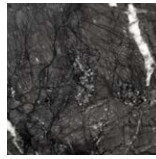

Grigio Carnico
grey Carnico