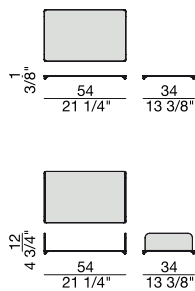

COMP. A

COMP. B

COMP. C

COMP. D

COMP. E

40

RIPIANO 40
Shelf 40

ATTACCO A PARETE
Wall mount

60

RIPIANO 60
Shelf 60

GIUNTO
Joint

80

RIPIANO 80
Shelf 80

MYRIA

Design D. Dolcini

LIBRERIA | BOOKCASE