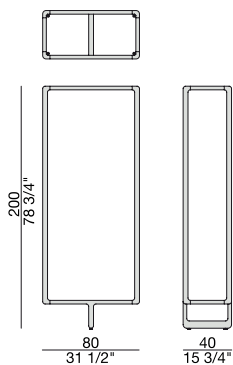

COMP. A

COMP. B

COMP. C

COMP. D

COMP. E

40

RIPIANO 40
Shelf 40

ATTACCO A PARETE
Wall mount

60

RIPIANO 60
Shelf 60

GIUNTO
Joint

80

RIPIANO 80
Shelf 80

MYRIA

Design D. Dolcini

LIBRERIA | BOOKCASE