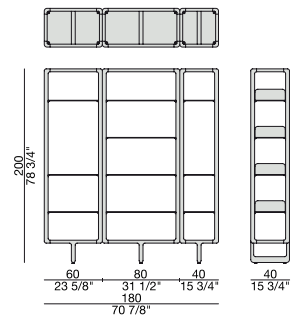

COMP. A

COMP. B

COMP. C

COMP. D

COMP. E

40

RIPIANO 40
Shelf 40

ATTACCO A PARETE
Wall mount

60

RIPIANO 60
Shelf 60

GIUNTO
Joint

80

RIPIANO 80
Shelf 80

MYRIA

Design D. Dolcini

LIBRERIA | BOOKCASE