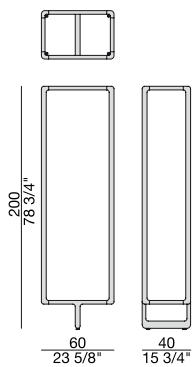

COMP. A

COMP. B

COMP. C

COMP. D

COMP. E

40

RIPIANO 40
Shelf 40

ATTACCO A PARETE
Wall mount

60

RIPIANO 60
Shelf 60

GIUNTO
Joint

80

RIPIANO 80
Shelf 80

MYRIA

Design D. Dolcini

LIBRERIA | BOOKCASE