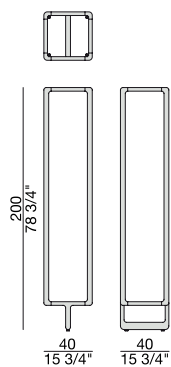

COMP. A

COMP. B

COMP. C

COMP. D

COMP. E

40

RIPIANO 40
Shelf 40

ATTACCO A PARETE
Wall mount

60

RIPIANO 60
Shelf 60

GIUNTO
Joint

80

RIPIANO 80
Shelf 80

MYRIA

Design D. Dolcini

LIBRERIA | BOOKCASE