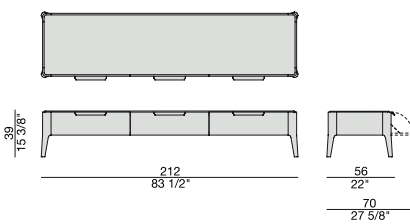

ATLANTE TV

Design C. Ballabio

PORTA TV | TV STAND

2015

Mobile porta TV in massello di noce canaletta e piano in marmo o in cristallo acidato retroverniciato con due cassetti e contenitore centrale con anta a ribalta.

TV stand with two lateral drawers and central container with turn and tilt window. Frame in solid canaletta walnut and top in marble or frosted back laquered glass.

TV-Bank aus massivem Nussbaum Canaletta und Marmor- oder satinierte hinterlackierte Glasplatte. Zwei Schubladen und Zentralablage mit klappbarer Tür.

Porte TV en noyer canaletta massif et plateau en marbre ou en verre dépoli rétro verni. Deux tiroirs et meuble central avec porte abatante.

Banco porta TV en nogal canaletta macizo y tapa en mármol o en cristal al ácido retrobarnizado con dos cajones y contenedor central con puerta abatible.