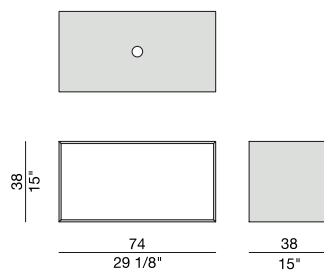

CONTENITORE GIREVOLE IN CRISTALLO
Revolving glass container