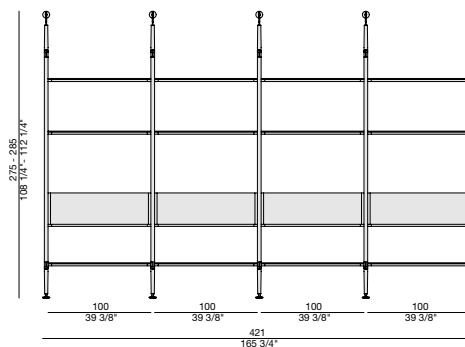

Aria comp. F

- (2x) Aria 261 colonna laterale a parete / wall side column
- (3x) Aria 261 colonna centrale a parete / wall central column
- (12x) Aria 100 ripiano legno / wooden shelf
- (4x) Aria 100 contenitore con anta ribalta / container with flap door